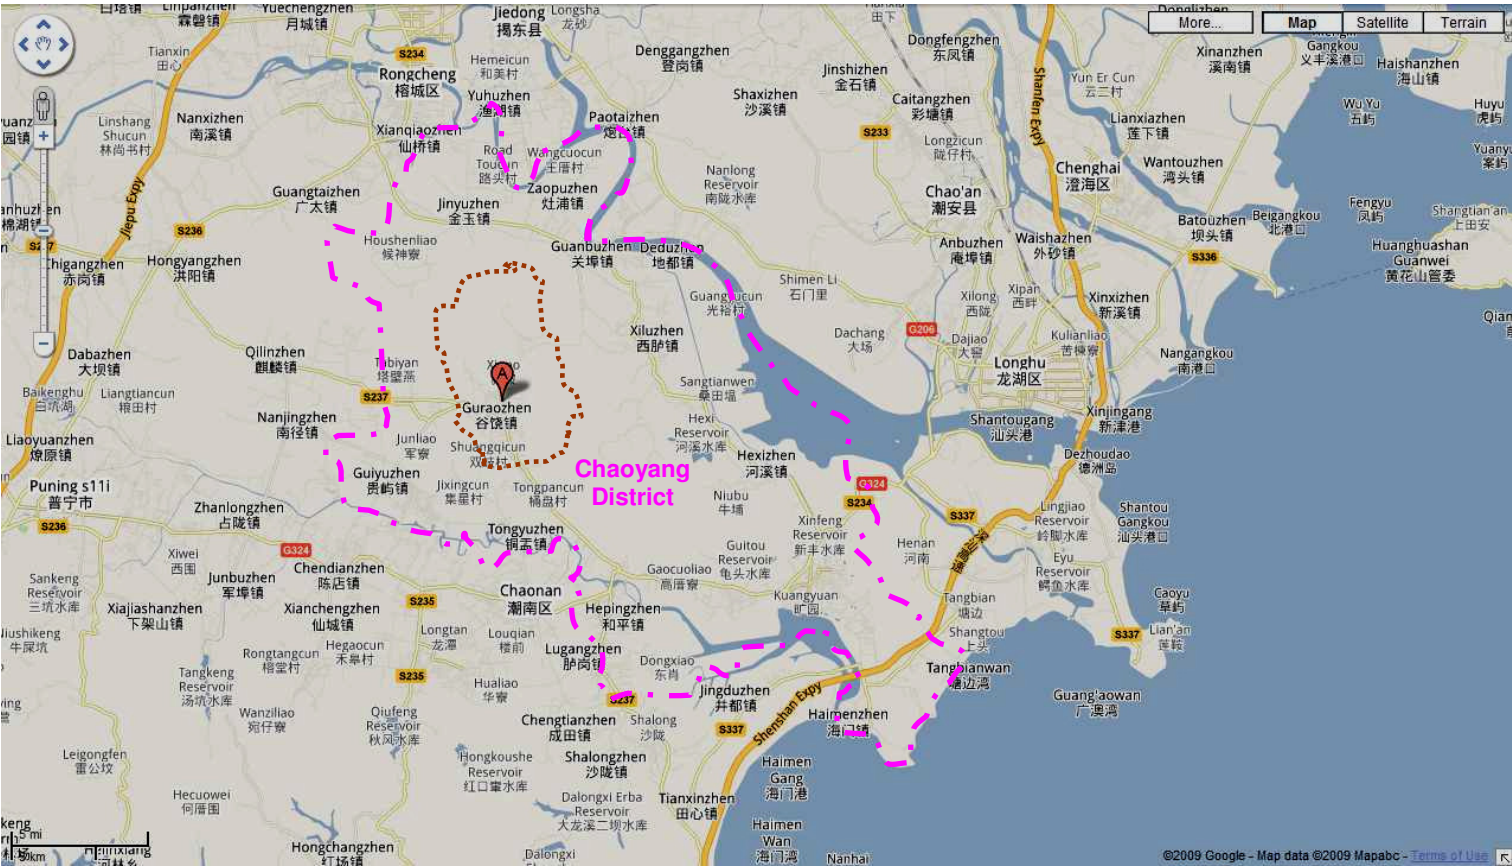

# Gurao Township

Gurao is located in the north-west of Chaoyang District, Shantou City

# Gurao Township

Gurao is located in the far east of Guangdong Province

# Gurao Township

Gurao is located in the south-east of China

# Gurao Township

---

Local dragon dance show