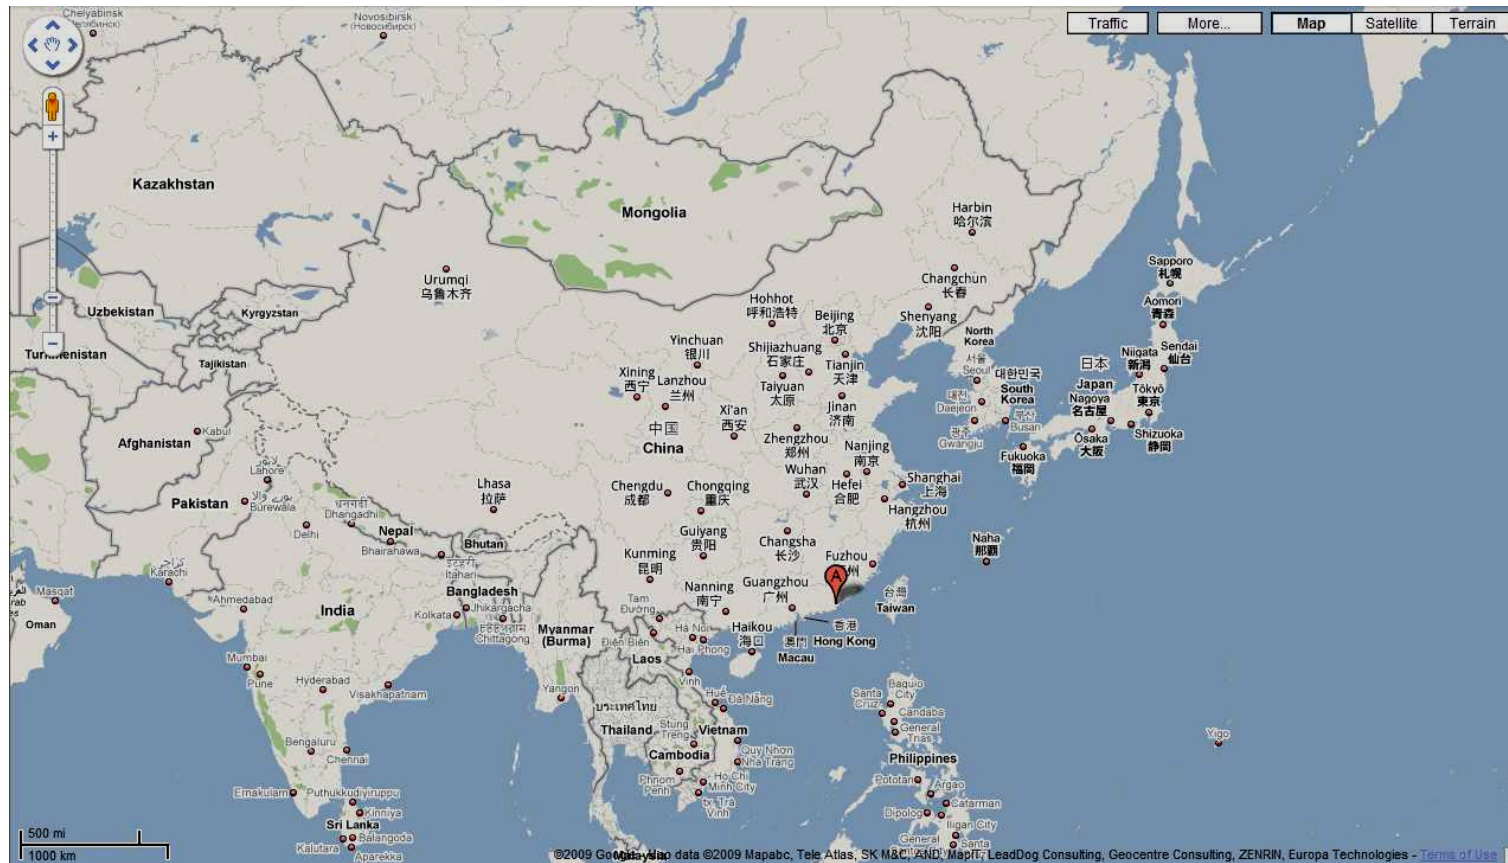

# Gurao Township

Gurao is located in the north-west of Chaoyang District, Shantou City

# Gurao Township

Gurao is located in the far east of Guangdong Province

# Gurao Township

Gurao is located in the south-east of China

# Gurao Township

---

Local dragon dance show